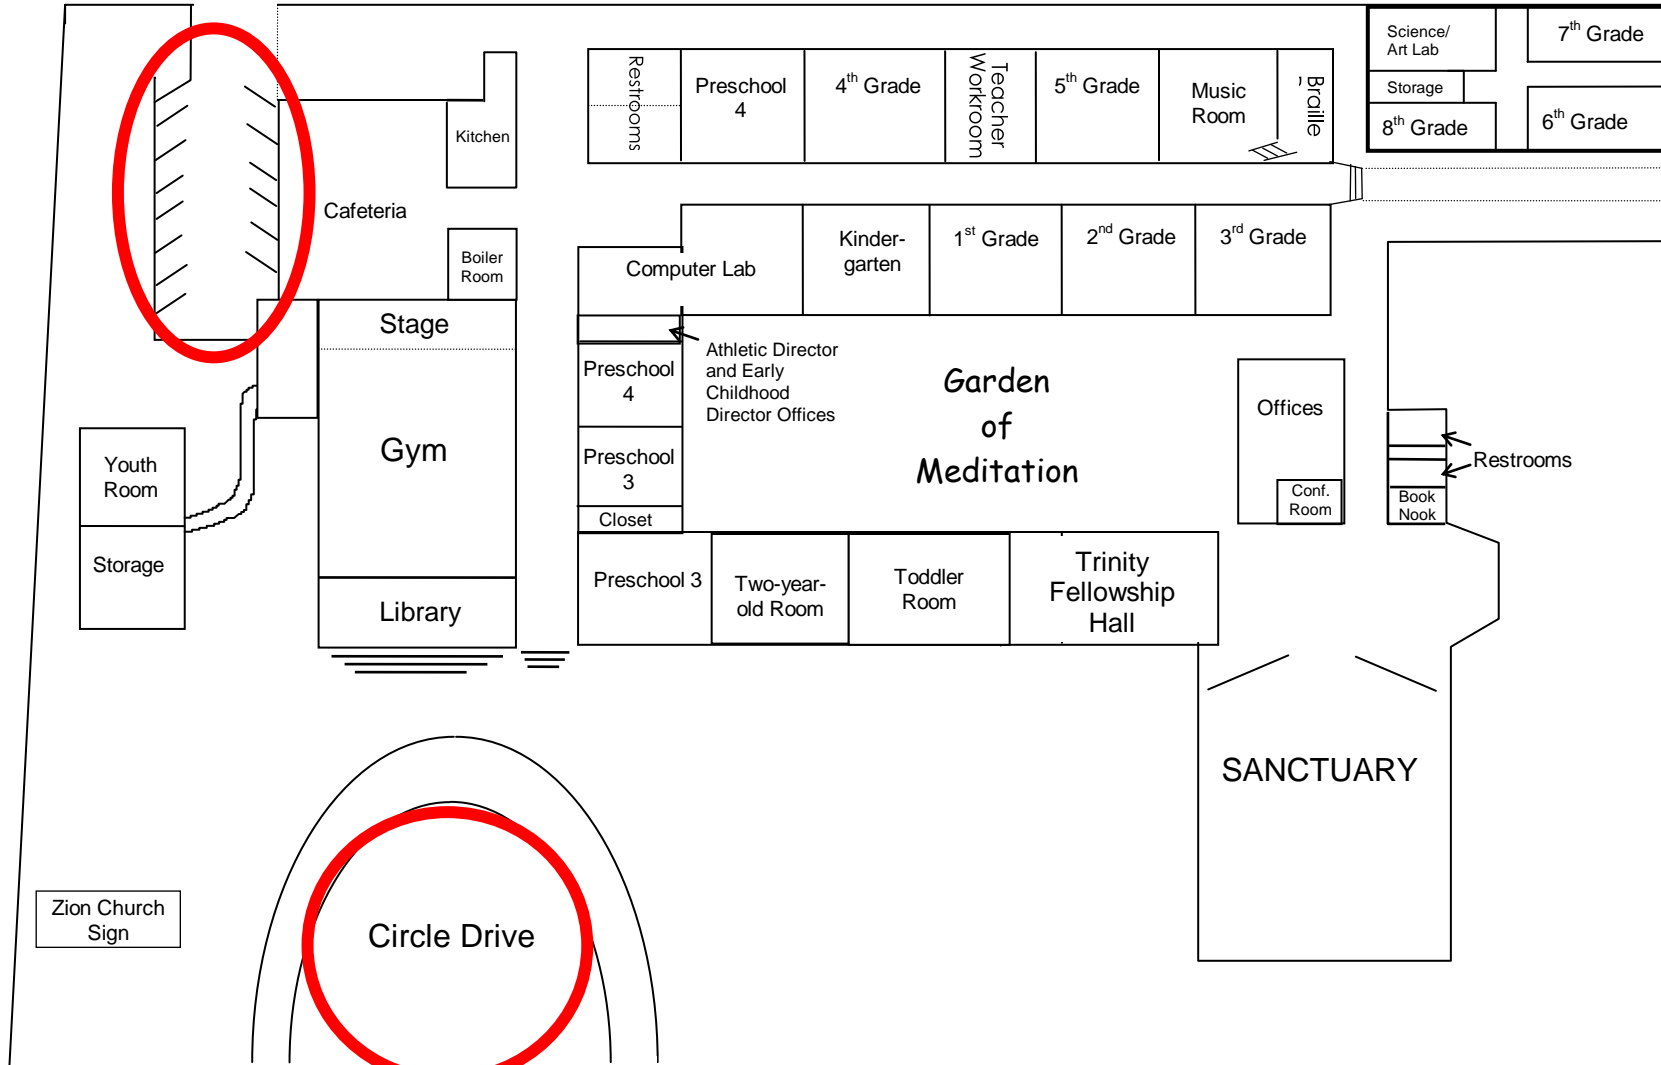

Zion Facilities Map

Athletic Field

Playground

North Drive (Entrance/Exit)

Skillman

East Parking Lot

Lovers Lane